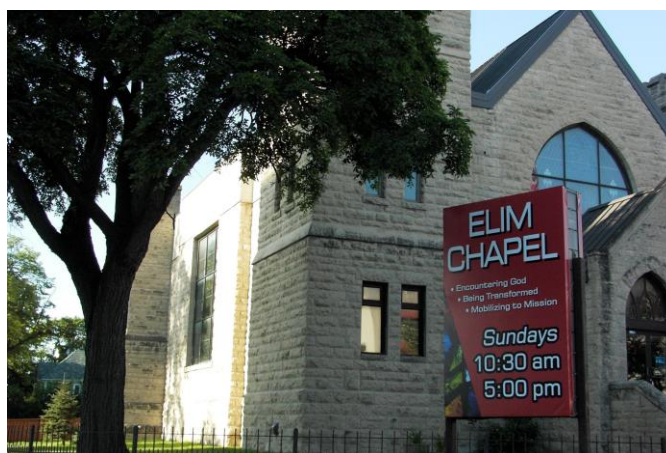

Elim Chapel

Elim Chapel

A historic 100-year-old church in downtown Winnipeg offers all the amenities for a truly spectacular wedding.

Beautiful Stained Glass Windows

A Majestic Sanctuary

Center Aisle

Spacious Reception Room